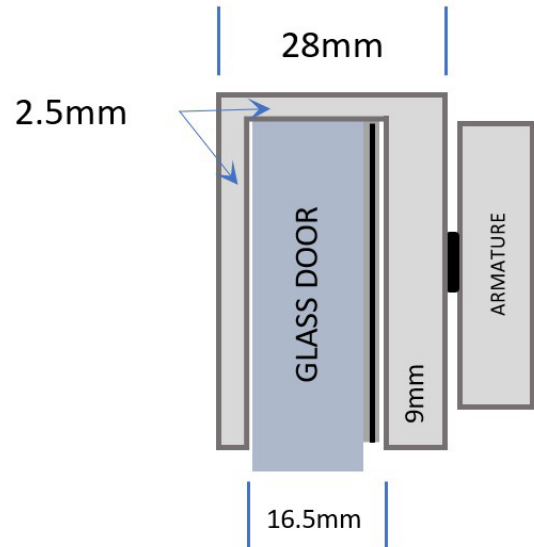

# GLASS DOOR BRACKET

**MAGNETIC LOCK**

Range of maglocks and brackets from a market leader in access control. Speciality brackets designed for glass doors.

**BK600U**

**SPECIFICATION**

- BK600U
- Glass door bracket
  - Includes spacers/shims
  - Fits armature only (as shown in drawing)
  - 3mm gap required between bracket and door frame

**FEATURES**

- BK600U
- Outward opening doors
  - Avoids drilling glass
  - U bracket only

**OTHER PRODUCTS**

**KPI1000**

**GD600ZL**

**DIMENSIONS**

- BK600U
- 180x28x43 (mm) (LxWxD)
  - 306g (Boxed)
  - 292g (Unboxed)